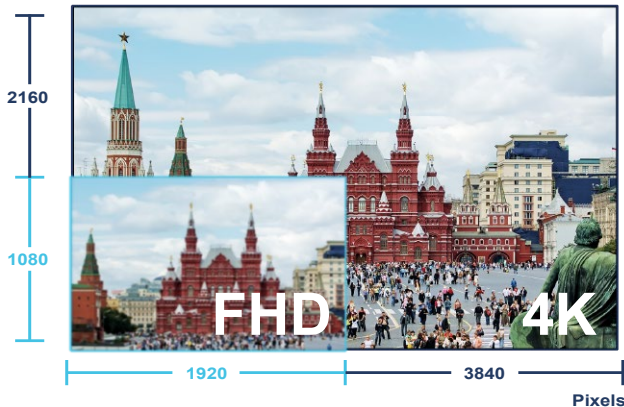

Experience the 4K Difference

Don't miss a single detail with this powerful 4K display. View smooth 4K video and graphics with a new level of detail and clarity. Offering 8.3 million pixels, the QX-Series provides sufficient resolution for even the most demanding surveillance and digital signage applications.

Easy Control and Integration

Its built-in RS232 and Ethernet control capabilities make the QX-Series easy to control and integration a breeze. Whether it is a local serial management connection or a remote network installation, the QX-Series can be managed in multiple scenarios and applications.

Multi-Screen Viewer

With the Picture-by-Picture (PbP) feature and up to four inputs, you can display four full-resolution (unscaled) 1080p windows on a single display. This delivers four-quadrant viewing at crisp, true Full HD, a significant visual gain over the lower qHD (960 x 540) resolution delivered when a 1080p display is divided four ways.

Industry-leading Reliability

Designed for 24/7 operation, these durable metal-housed displays protected with NeoV™ Optical Glass take advantage of superior components to ensure a long product lifetime. Its integrated HeatControl Sensors* automatically activate the internal cooling fans, which is crucial when the temperature rises in mission-critical installations.

*Features may vary by model.