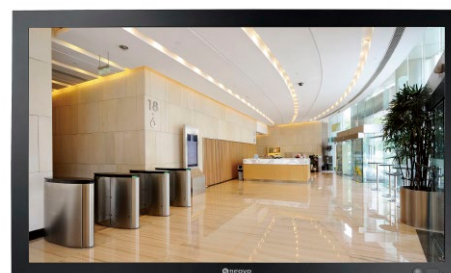

Experience the 4K Difference

Don't miss a single detail with this powerful 4K display. View smooth 4K video and graphics with a new level of detail and clarity. Offering 8.3 million pixels, the QX-Series provides sufficient resolution for even the most demanding surveillance and digital signage applications.

Easy Control and Integration

Its built-in RS232 and Ethernet control capabilities make the QX-Series easy to control and integration a breeze. Whether it is a local serial management connection or a remote network installation, the QX-Series can be managed in multiple scenarios and applications.

Multi-Screen Viewer

With the Picture-by-Picture (PbP) feature and up to four inputs, you can display four full-resolution (unscaled) 1080p windows on a single display. This delivers four-quadrant viewing at crisp, true Full HD, a significant visual gain over the lower qHD (960 x 540) resolution delivered when a 1080p display is divided four ways.

Industry-leading Reliability

Designed for 24/7 operation, these durable metal-housed displays protected with NeoV™ Optical Glass take advantage of superior components to ensure a long product lifetime. Its integrated HeatControl Sensors* automatically activate the internal cooling fans, which is crucial when the temperature rises in mission-critical installations.

*Features may vary by model.