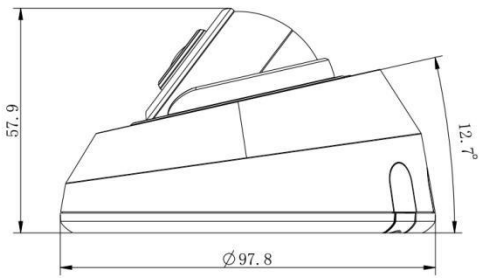

Easy Installation & Adjustment

With a built-in RJ45 port, PoE functionality and 3-axis mechanical design, the installation steps of Milesight IR Mini Dome Camera are as easy as ABC.

H.265+ IR Mini Dome Network Camera

V7.20

H.265+ IR Mini Dome Network Camera

Structure Diagrams

Units: mm

Accessories Support

A01 Pole Mount

Weight: 720g
Dimensions: 170*51.5*152.6mm

A02 Internal Coner Bracket

Weight: 540g
Dimensions: 170*23.2*205.3mm

A03 External Corner Bracket

Weight: 900g
Dimensions: 170*152.6*76.3mm

A71 Wall Mount

Weight: 530g
Dimensions: 162*124*78 mm

Milesight Technology Co.,Ltd. | www.milesight.com