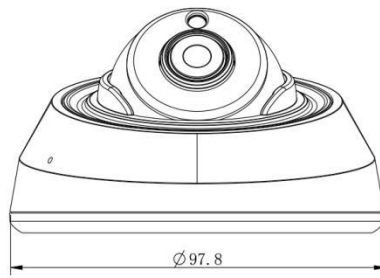

Easy Installation & Adjustment

With a built-in RJ45 port, PoE functionality and 3-axis mechanical design, the installation steps of Milesight IR Mini Dome Camera are as easy as ABC.

H.265+ IR Mini Dome Network Camera

V7.20

H.265+ IR Mini Dome Network Camera

Structure Diagrams

Units: mm

Accessories Support

A01 Pole Mount

Weight: 720g
Dimensions: 170*51.5*152.6mm

A02 Internal Coner Bracket