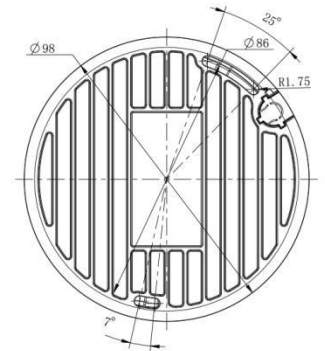

Easy Installation & Adjustment

With a built-in RJ45 port, PoE functionality and 3-axis mechanical design, the installation steps of Milesight IR Mini Dome Camera are as easy as ABC.

H.265+ IR Mini Dome Network Camera

V7.20

H.265+ IR Mini Dome Network Camera

Structure Diagrams

Units: mm

Accessories Support

A01 Pole Mount

Weight: 720g
Dimensions: 170*51.5*152.6mm

A02 Internal Coner Bracket

Weight: 540g
Dimensions: 170*23.2*205.3mm

A03 External Corner Bracket

Weight: 900g
Dimensions: 170*152.6*76.3mm

A71 Wall Mount

Weight: 530g
Dimensions: 162*124*78 mm

Milesight Technology Co.,Ltd. | www.milesight.com