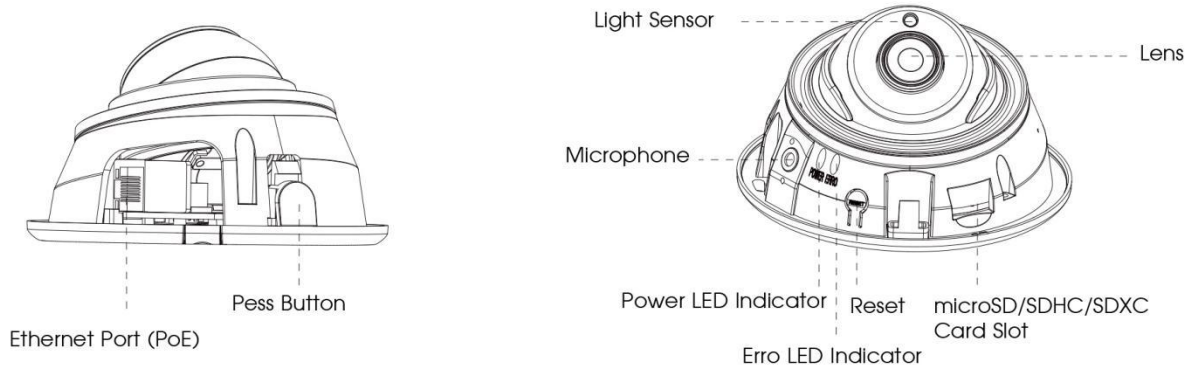

H.265+ IR Mini Dome Network Camera

Structure Diagrams

Units: mm

Accessories Support

A01 Pole Mount

Weight: 720g
Dimensions: 170*51.5*152.6mm

A02 Internal Coner Bracket

Weight: 540g
Dimensions: 170*23.2*205.3mm

A03 External Corner Bracket

Weight: 900g
Dimensions: 170*152.6*76.3mm

A71 Wall Mount

Weight: 530g
Dimensions: 162*124*78 mm

Milesight Technology Co.,Ltd. | www.milesight.com

Contact Us: sales@milesight.com support@milesight.com

Add: 220 NE 51st Street, Oakland Park, Florida 33334, USA
Tel: +1-800-561-0485

Add: 925, Anyang SK V1 Center, LS -ro 116beon-gil, Dongan-gu, Anyang-si, Korea
Tel: +82-31-990-7772

Add: No.23 Wanghai Road, 2nd Software Park, Xiamen, China
Tel: +86-592-5922772